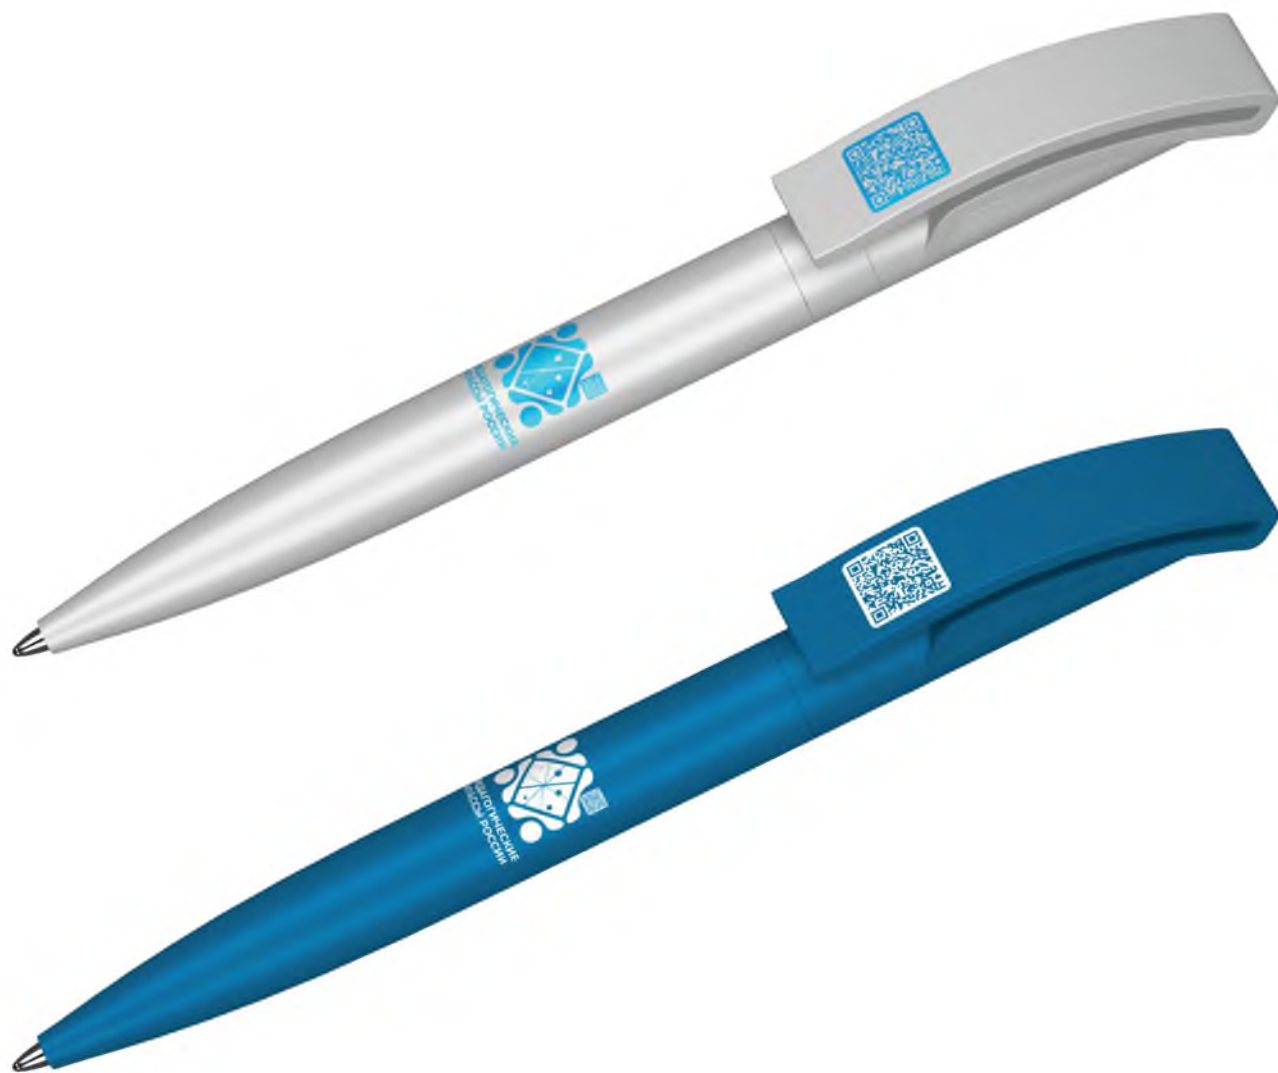

Фирменные ручки